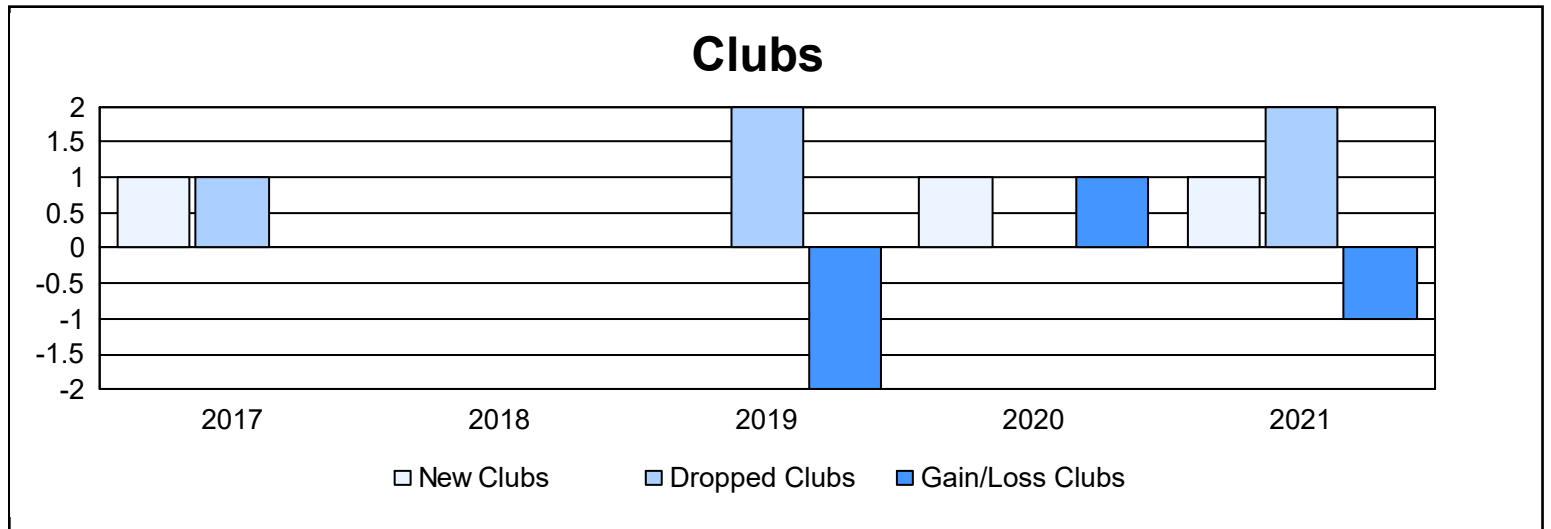

Year	New Clubs	Dropped Clubs	Gain/ Loss Clubs	New Members	Charter Members	Reinstate Members	Transfer Members	Total Member Added	Total Members Dropped	Gain/ Loss Members
2016-2017	1	1	0	203	21	8	16	248	252	-4
2017-2018	0	0	0	178	0	3	33	214	299	-85
2018-2019	0	2	-2	175	0	6	33	214	280	-66
2019-2020	1	0	1	176	27	8	14	225	221	4
2020-2021	1	2	-1	101	33	5	37	176	237	-61
<b>Average</b>	<b>1</b>	<b>1</b>	<b>0</b>	<b>167</b>	<b>16</b>	<b>6</b>	<b>27</b>	<b>215</b>	<b>258</b>	<b>-42</b>

### Membership Composition June 2021 Cumulative