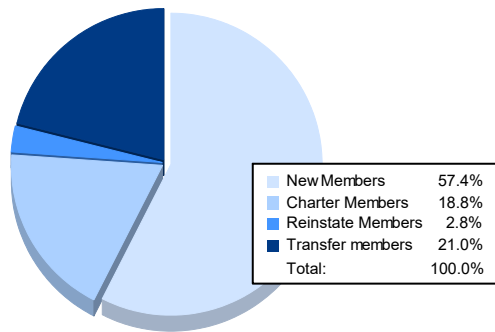

Year	New Clubs	Dropped Clubs	Gain/ Loss Clubs	New Members	Charter Members	Reinstate Members	Transfer Members	Total Member Added	Total Members Dropped	Gain/ Loss Members
2016-2017	1	1	0	203	21	8	16	248	252	-4
2017-2018	0	0	0	178	0	3	33	214	299	-85
2018-2019	0	2	-2	175	0	6	33	214	280	-66
2019-2020	1	0	1	176	27	8	14	225	221	4
2020-2021	1	2	-1	101	33	5	37	176	237	-61
<b>Average</b>	<b>1</b>	<b>1</b>	<b>0</b>	<b>167</b>	<b>16</b>	<b>6</b>	<b>27</b>	<b>215</b>	<b>258</b>	<b>-42</b>

### Membership Composition June 2021 Cumulative

### Gender Composition June 2021 Cumulative