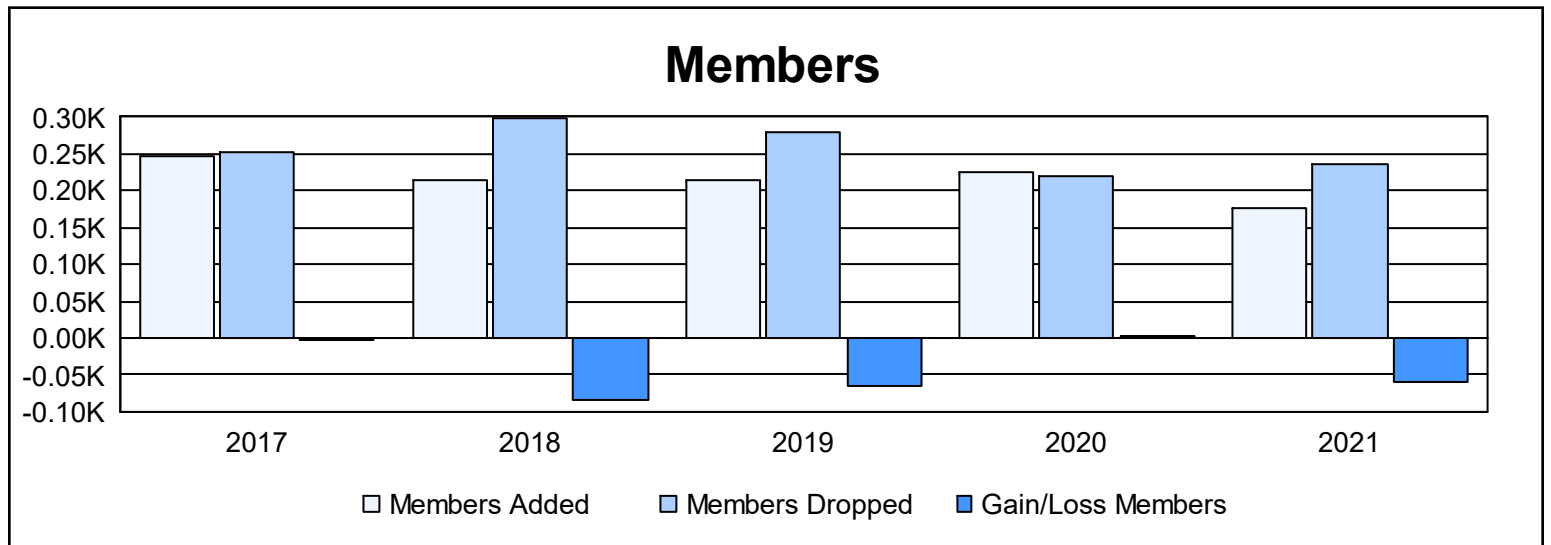

Year	New Clubs	Dropped Clubs	Gain/ Loss Clubs	New Members	Charter Members	Reinstate Members	Transfer Members	Total Member Added	Total Members Dropped	Gain/ Loss Members
2016-2017	1	1	0	203	21	8	16	248	252	-4
2017-2018	0	0	0	178	0	3	33	214	299	-85
2018-2019	0	2	-2	175	0	6	33	214	280	-66
2019-2020	1	0	1	176	27	8	14	225	221	4
2020-2021	1	2	-1	101	33	5	37	176	237	-61
<b>Average</b>	<b>1</b>	<b>1</b>	<b>0</b>	<b>167</b>	<b>16</b>	<b>6</b>	<b>27</b>	<b>215</b>	<b>258</b>	<b>-42</b>

### Membership Composition June 2021 Cumulative